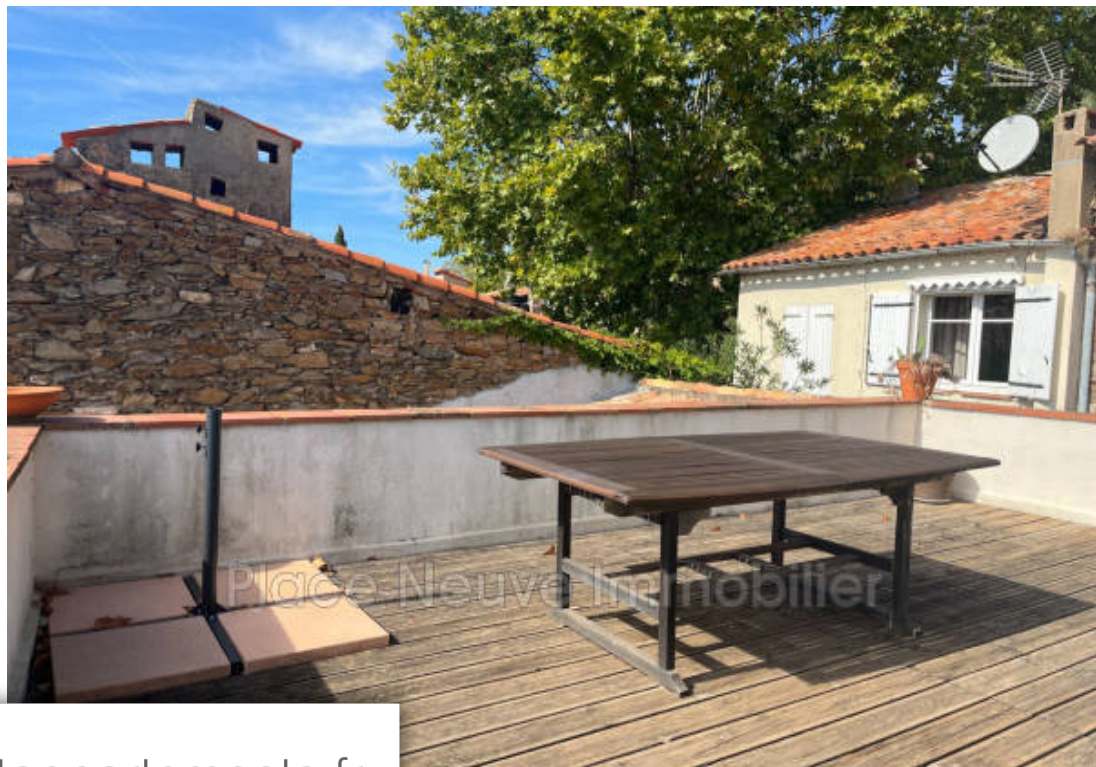

www.maisonsetappartements.fr