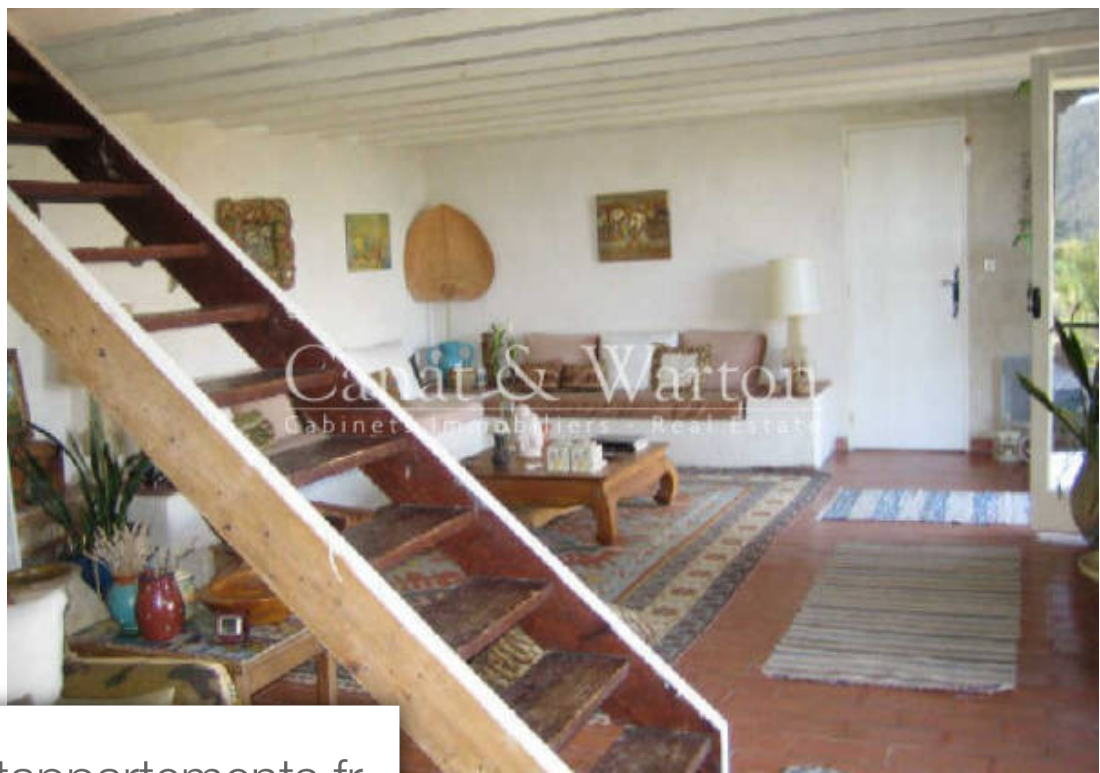

www.maisonsetappartements.fr